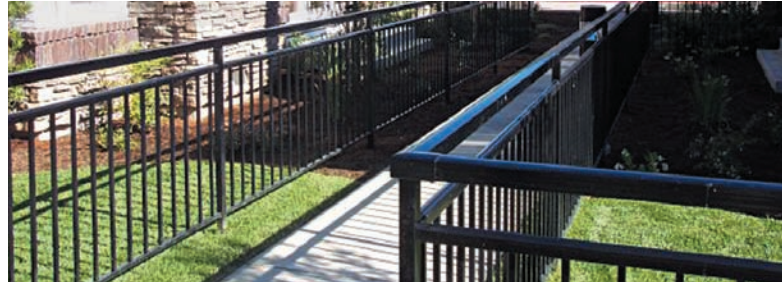

Square Top Picket

Vista's Square Top Picket Railing System provides a sophisticated clean look - a popular choice for both single and multifamily residential buildings. By varying colours, picket styles and height, this system is flexible enough to enhance any architectural style.