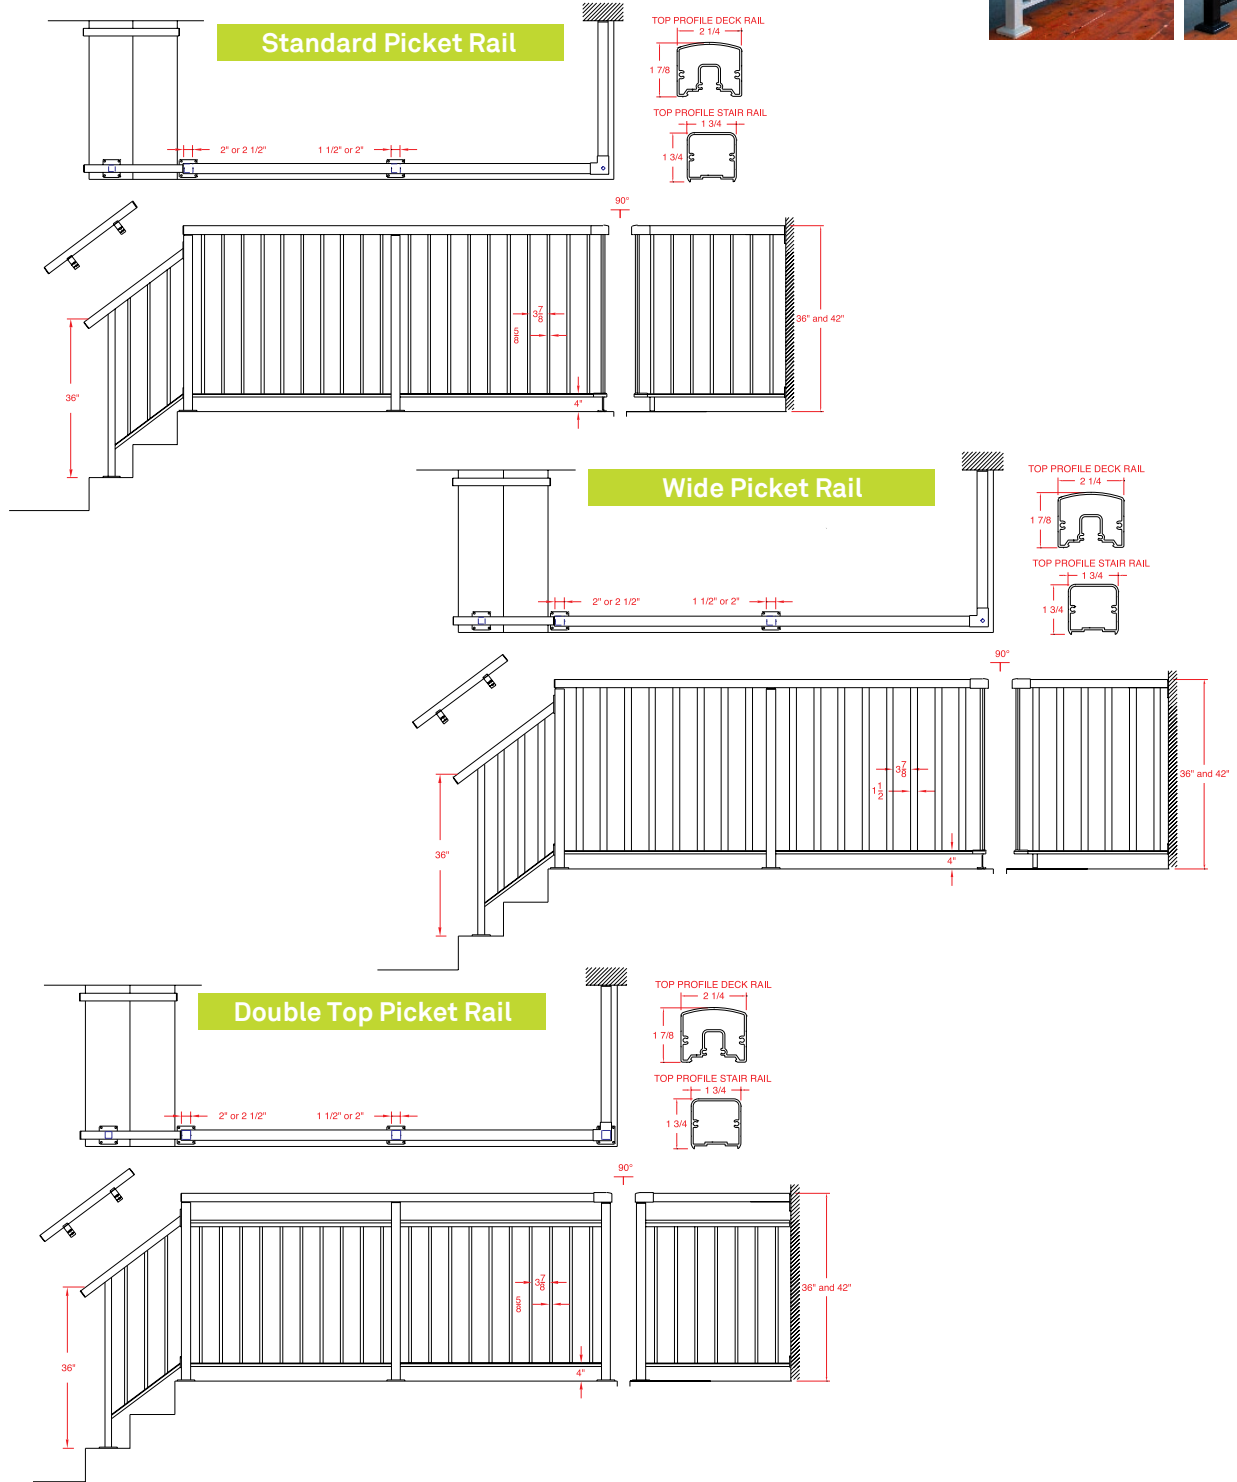

Square Top Picket

Vista's Square Top Picket Railing System provides a sophisticated clean look - a popular choice for both single and multifamily residential buildings. By varying colours, picket styles and height, this system is flexible enough to enhance any architectural style.