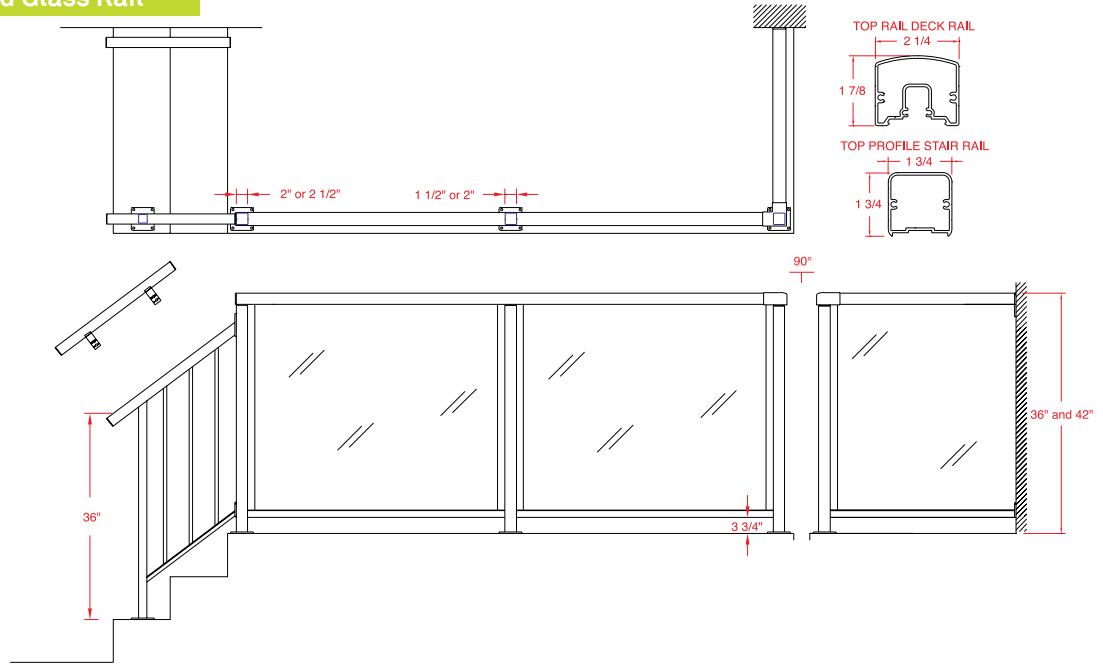

Square Top Glass

Vista's Square Top Glass Railing System provides a modern clean look - a popular choice for both single and multifamily residential buildings where an unobstructed view can be enjoyed. By varying colours, and height, this system is flexible enough to enhance any architectural style.

Standard Glass Rail

Double Top Glass Rail

Before using Vista Aluminum Railing Systems, please ensure areas to be drilled are free from utilities, services and hazards. Building codes may vary. Always comply with all applicable building codes. No member of Vista Railing Systems Group of Companies or the Dealer shall be liable for any loss or damage resulting from the improper installation or use of this product. If any member of Vista Railing Systems Group of Companies or the Dealer becomes liable for any loss or damage, the aggregate liability of Vista Railing Systems company shall be limited to the retail purchase price of that product.