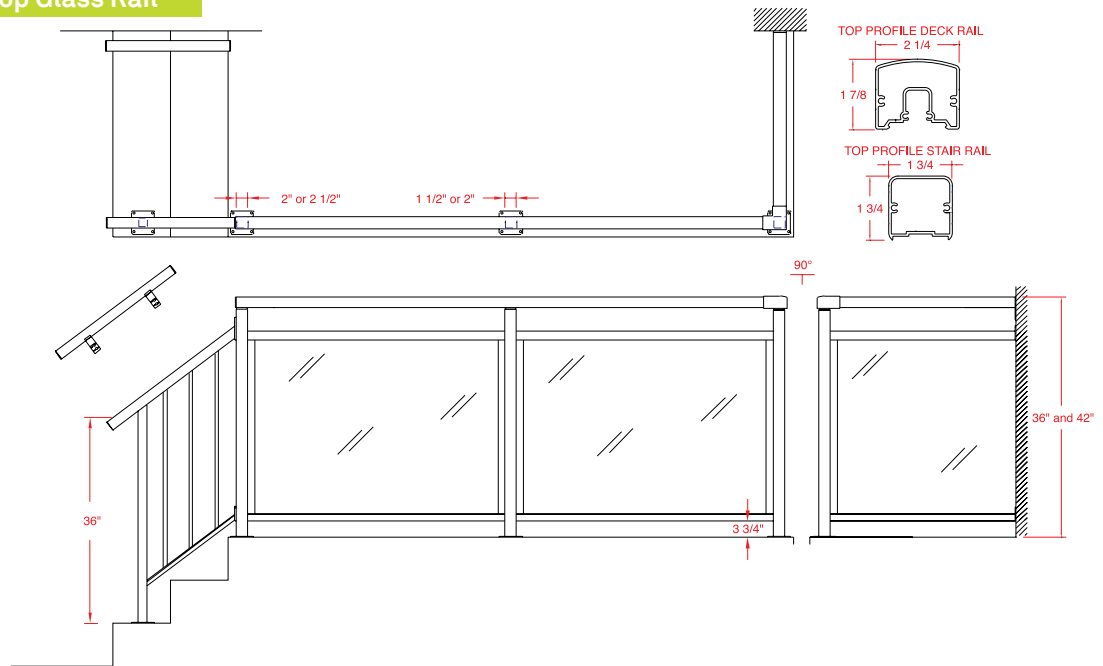

Square Top Glass

Vista's Square Top Glass Railing System provides a modern clean look - a popular choice for both single and multifamily residential buildings where an unobstructed view can be enjoyed. By varying colours, and height, this system is flexible enough to enhance any architectural style.

Standard Glass Rail

Double Top Glass Rail

Before using Vista Aluminum Railing Systems, please ensure areas to be drilled are free from utilities, services and hazards. Building codes may vary. Always comply with all applicable building codes. No member of Vista Railing Systems Group of Companies or the Dealer shall be liable for any loss or damage resulting from the improper installation or use of this product. If any member of Vista Railing Systems Group of Companies or the Dealer becomes liable for any loss or damage, the aggregate liability of Vista Railing Systems company shall be limited to the retail purchase price of that product.