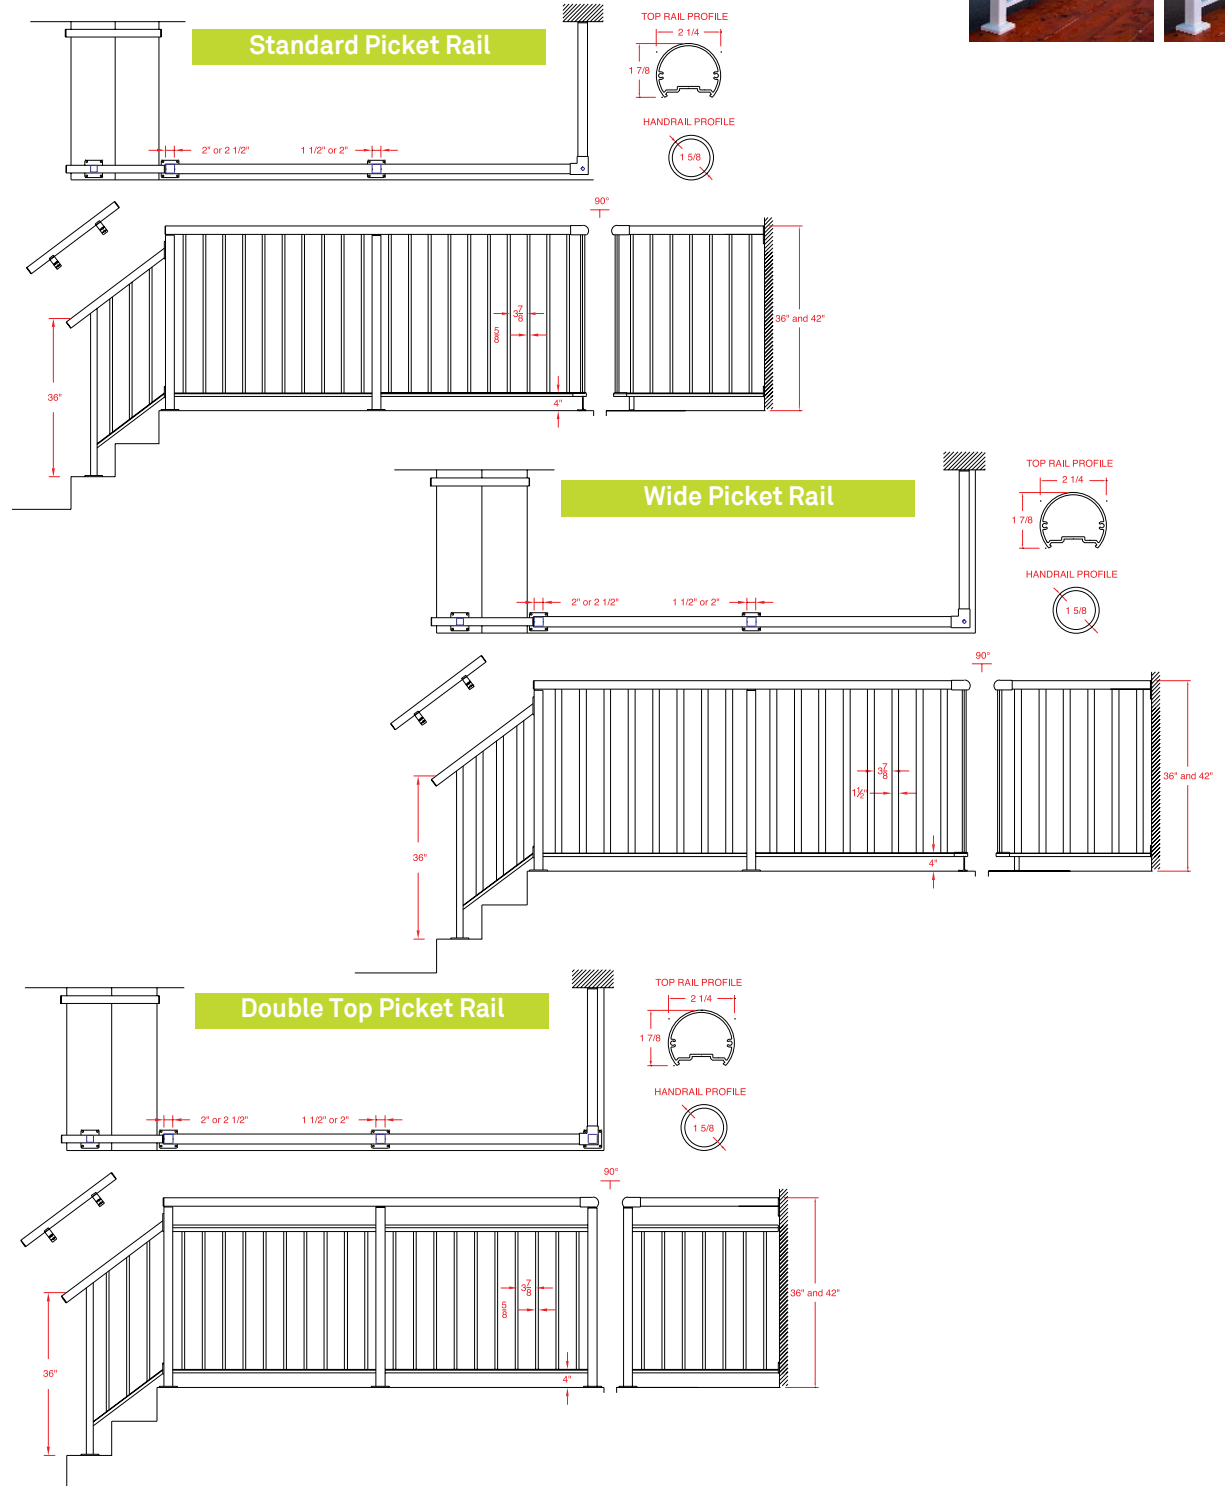

Round Top Picket

Vista's Round Top Picket Railing System provides a contemporary clean look - a popular choice for both single and multifamily residential buildings. By varying colours, picket styles and height, this system is flexible enough to enhance any architectural style.