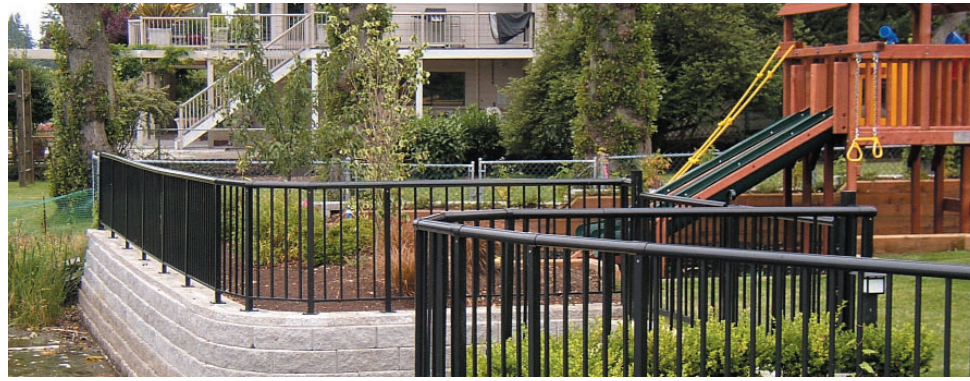

Round Top Picket

Vista's Round Top Picket Railing System provides a contemporary clean look - a popular choice for both single and multifamily residential buildings. By varying colours, picket styles and height, this system is flexible enough to enhance any architectural style.