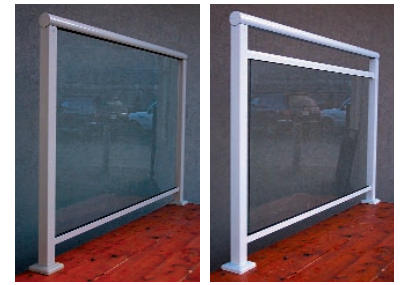

## Round Top Glass

Vista's Round Top Glass Railing System provides an elegant clean look - a popular choice for both single and multifamily residential buildings where an unobstructed view can be enjoyed. By varying colours, and height, this system is flexible enough to enhance any architectural style.

Double Top Glass Rail

Double Top Glass Rail

Before using Vista Aluminum Railing Systems, please ensure areas to be drilled are free from utilities, services and hazards. Building codes may vary. Always comply with all applicable building codes. No member of Vista Railing Systems Group of Companies or the Dealer shall be liable for any loss or damage resulting from the improper installation or use of this product. If any member of Vista Railing Systems Group of Companies or the Dealer becomes liable for any loss or damage, the aggregate liability of Vista Railing Systems company shall be limited to the retail purchase price of that product.