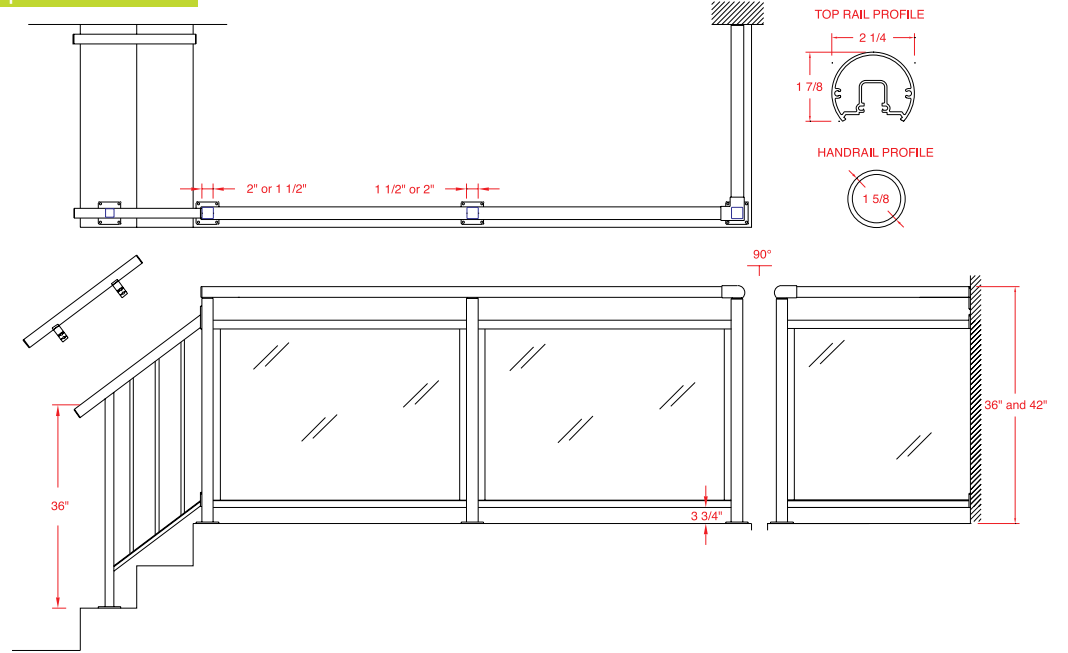

## Round Top Glass

Vista's Round Top Glass Railing System provides an elegant clean look - a popular choice for both single and multifamily residential buildings where an unobstructed view can be enjoyed. By varying colours, and height, this system is flexible enough to enhance any architectural style.

Double Top Glass Rail

Double Top Glass Rail

Before using Vista Aluminum Railing Systems, please ensure areas to be drilled are free from utilities, services and hazards. Building codes may vary. Always comply with all applicable building codes. No member of Vista Railing Systems Group of Companies or the Dealer shall be liable for any loss or damage resulting from the improper installation or use of this product. If any member of Vista Railing Systems Group of Companies or the Dealer becomes liable for any loss or damage, the aggregate liability of Vista Railing Systems company shall be limited to the retail purchase price of that product.