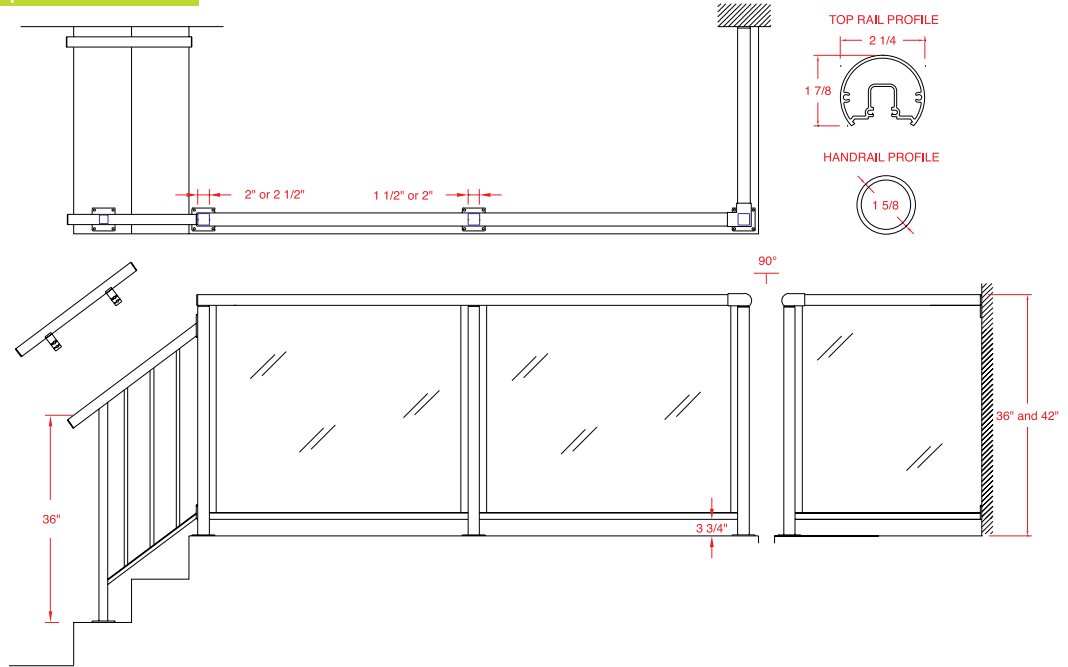

## Round Top Glass

Vista's Round Top Glass Railing System provides an elegant clean look - a popular choice for both single and multifamily residential buildings where an unobstructed view can be enjoyed. By varying colours, and height, this system is flexible enough to enhance any architectural style.

Double Top Glass Rail

Double Top Glass Rail

Before using Vista Aluminum Railing Systems, please ensure areas to be drilled are free from utilities, services and hazards. Building codes may vary. Always comply with all applicable building codes. No member of Vista Railing Systems Group of Companies or the Dealer shall be liable for any loss or damage resulting from the improper installation or use of this product. If any member of Vista Railing Systems Group of Companies or the Dealer becomes liable for any loss or damage, the aggregate liability of Vista Railing Systems company shall be limited to the retail purchase price of that product.